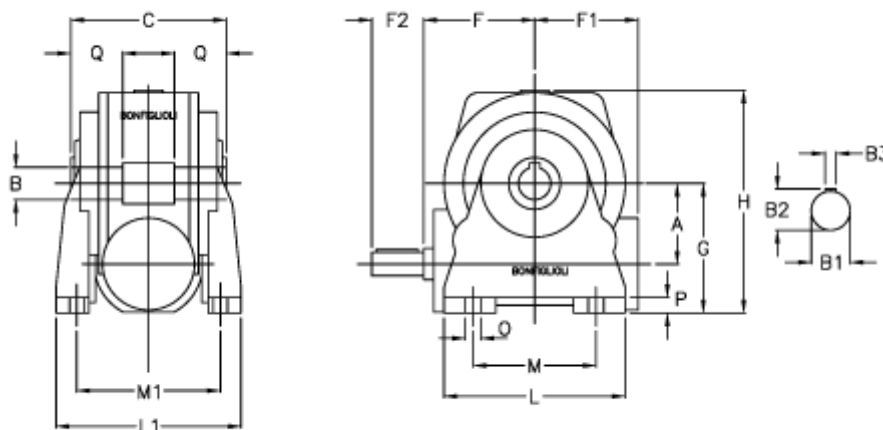

Data Sheet

Article number: 3901210050100

Description: Worm gear with solid input shaft
VF 210N-50-HS

Measures

a	= 210.0	F1 = 277	O = 26.0
B	= 90	F2 = 110	P = 25
B1	= 48	g = 335	Q = 85.0
B2	= 51.5	H = 555.0	
B3	= 14	L = 440	
C	= 260	L1 = 320	
Description = VF 210N-xx-HS		m = 340	
F	= 230.0	M1 = 265.0	